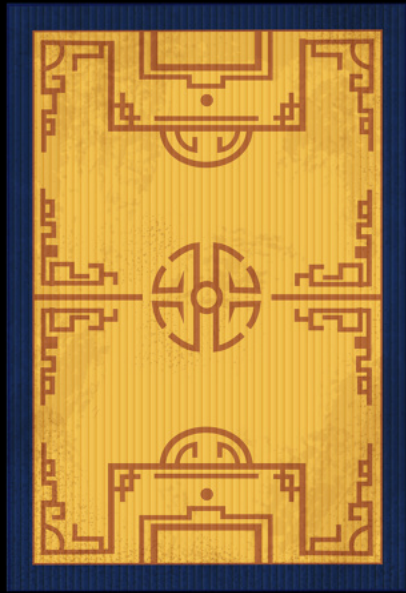

QUENTIN
CELESTE

A stylized graphic of a boot with a star pattern and a pink flame-like shape. The boot is primarily blue with white stars, and the flame-like shape is pink and white. The boot is positioned to the right of the text 'QUENTIN' and 'CELESTE'.

CHARACTER / BACKGROUND

Vietnamese TV comercial

Passion Pictures Studio, Melbourne, AUSTRALIA

2019

Character and background designer

Art direction, research,, moodboard, characters , props, backgrounds designs, color keys, correction of posing for animators...