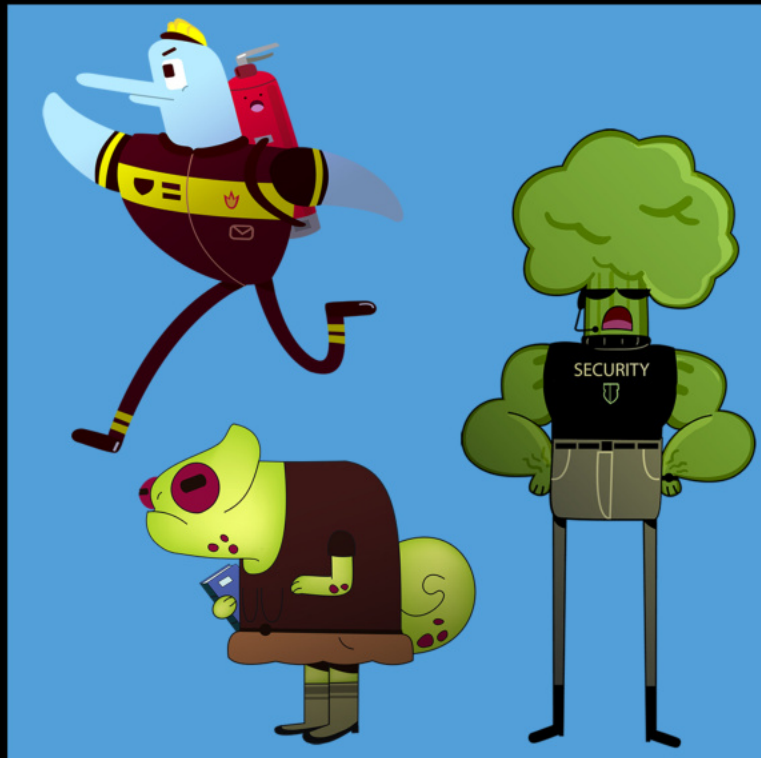

QUENTIN
CELESTE

A stylized graphic of a boot with a star pattern and a pink flame-like shape. The boot is primarily blue with white stars, and the flame-like shape is pink and white. The boot is positioned to the right of the text 'QUENTIN' and 'CELESTE'.

Styleframe

Passion Pictures Studio, Melbourne, AUSTRALIA

Death, Girl and Tequila

2013

Student work, Supinfocm, FRANCE.

Director, character/background designer

My student short movie, created in 6 months at Supinfocm Valenciennes animation school. I have done everything in this project, art direction, character design, realisation animation...We had to pitch an idea from famous movies quotes, mine was I SEE DEAD PEOPLE, from the 6th sens.