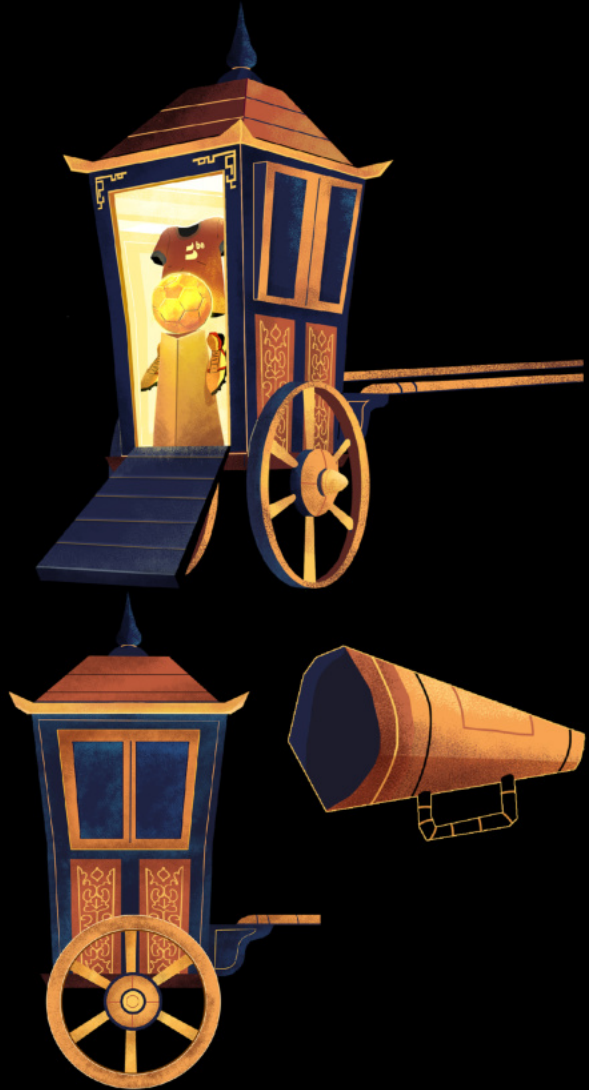

QUENTIN
CELESTE

A stylized graphic of a boot with a star pattern and a pink flame-like shape. The boot is primarily blue with white stars, and the flame-like shape is pink and white. The boot is positioned to the right of the text 'QUENTIN' and 'CELESTE'.

CHARACTER / BACKGROUND

Vietnamese TV comercial

Passion Pictures Studio, Melbourne, AUSTRALIA

2019

Character and background designer

Art direction, research,, moodboard, characters , props, backgrounds designs, color keys, correction of posing for animators...