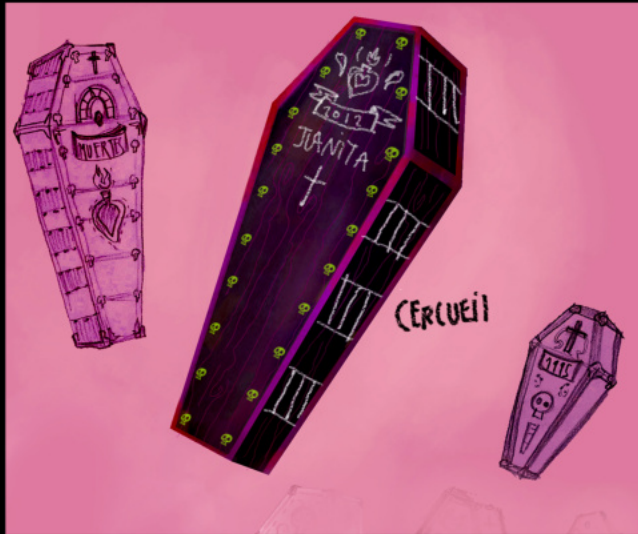

QUENTIN
CELESTE

A stylized graphic of a boot with a star pattern and a pink flame-like shape. The boot is primarily blue with white stars, and the flame-like shape is pink and white. The boot is positioned to the right of the text 'QUENTIN' and 'CELESTE'.

Styleframe

Passion Pictures Studio, Melbourne, AUSTRALIA

Death, Girl and Tequila

2013

Student work, Supinfocm, FRANCE.

Director, character/background designer

My student short movie, created in 6 months at Supinfocm Valenciennes animation school. I have done everything in this project, art direction, character design, realisation animation...We had to pitch an idea from famous movies quotes, mine was I SEE DEAD PEOPLE, from the 6th sens.