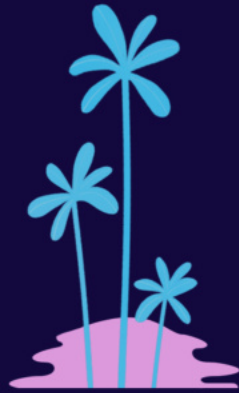

schallquentin@gmail.com
insta: [quentin_celeste](#)
quentinceleste.com