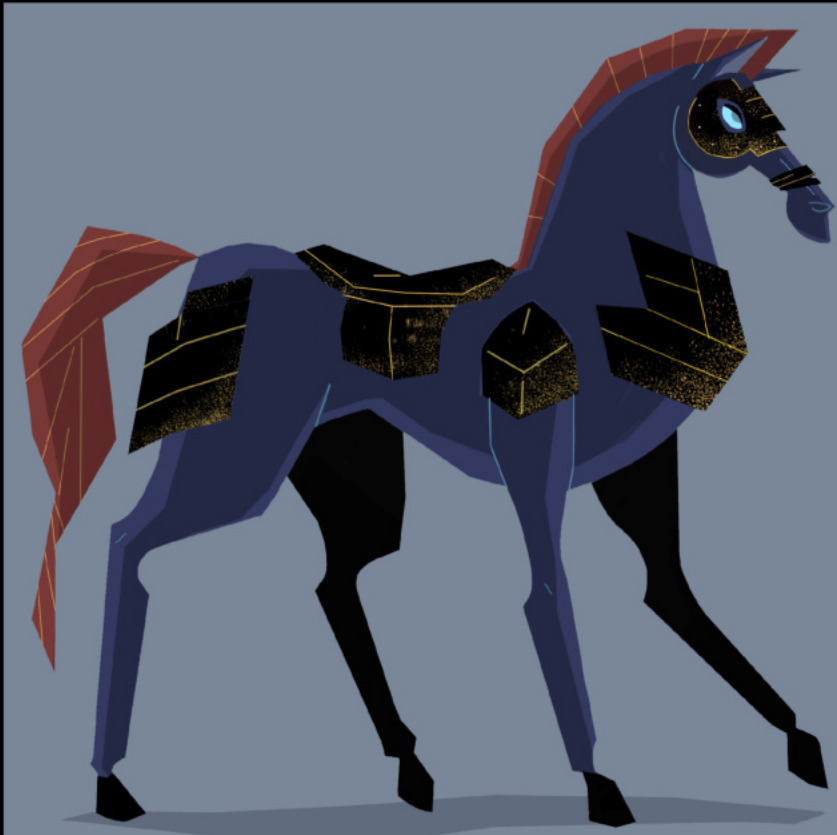

QUENTIN
CELESTE

A stylized graphic of a boot with a star pattern and a pink flame-like shape. The boot is primarily blue with white stars, and the flame-like shape is pink and white. The boot is positioned to the right of the text 'QUENTIN' and 'CELESTE'.

CHARACTER / BACKGROUND

Vietnamese TV comercial

Passion Pictures Studio, Melbourne, AUSTRALIA

2019

Character and background designer

Art direction, research,, moodboard, characters , props, backgrounds designs, color keys, correction of posing for animators...