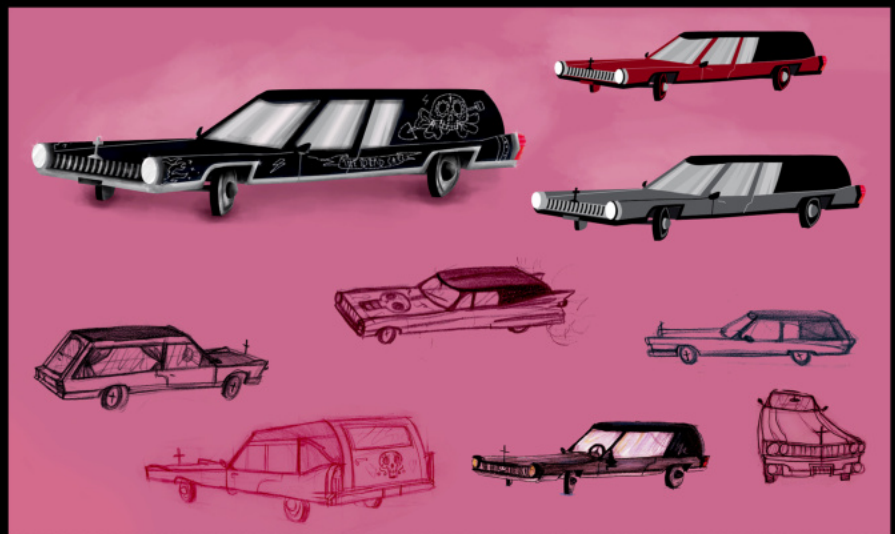

QUENTIN
CELESTE

A stylized graphic of a boot with a star pattern and a pink flame-like shape. The boot is primarily blue with white stars, and the flame-like shape is pink and white. The boot is positioned to the right of the text 'QUENTIN' and 'CELESTE'.

Styleframe

Passion Pictures Studio, Melbourne, AUSTRALIA

Death, Girl and Tequila

2013

Student work, Supinfocm, FRANCE.

Director, character/background designer

My student short movie, created in 6 months at Supinfocm Valenciennes animation school. I have done everything in this project, art direction, character design, realisation animation...We had to pitch an idea from famous movies quotes, mine was I SEE DEAD PEOPLE, from the 6th sens.