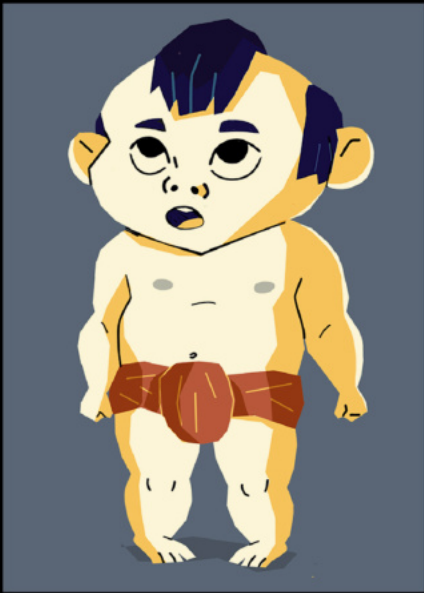

QUENTIN
CELESTE

A stylized graphic of a boot with a star pattern and a pink flame-like shape. The boot is primarily blue with white stars, and the flame-like shape is pink and white. The boot is positioned to the right of the text 'QUENTIN' and 'CELESTE'.

CHARACTER / BACKGROUND

Vietnamese TV comercial

Passion Pictures Studio, Melbourne, AUSTRALIA

2019

Character and background designer

Art direction, research,, moodboard, characters , props, backgrounds designs, color keys, correction of posing for animators...

Styleframe

Passion Pictures Studio, Melbourne, AUSTRALIA

Death, Girl and Tequila

2013

Student work, Supinfocm, FRANCE.

Director, character/background designer

My student short movie, created in 6 months at Supinfocm Valenciennes animation school. I have done everything in this project, art direction, character design, realisation animation...We had to pitch an idea from famous movies quotes, mine was I SEE DEAD PEOPLE, from the 6th sens.