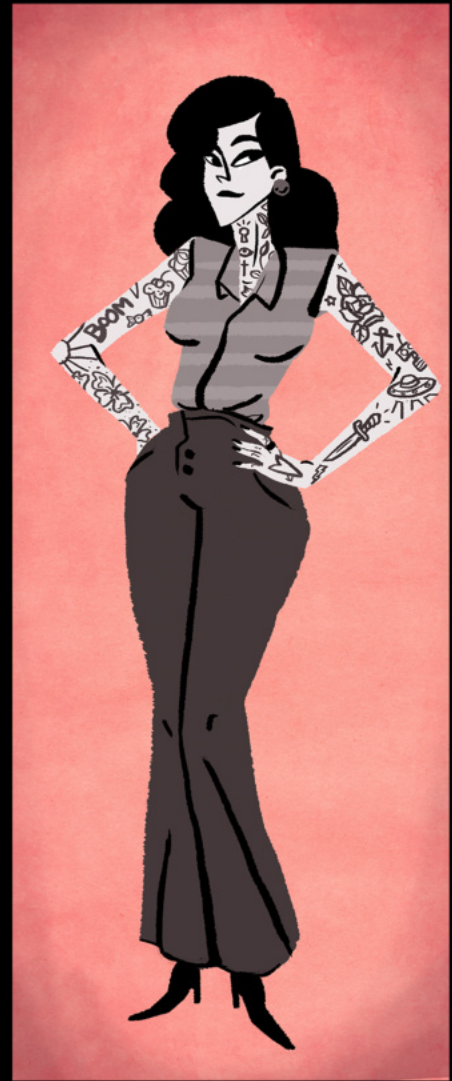

QUENTIN
CELESTE

A stylized graphic of a boot with a star pattern and a pink flame-like shape. The boot is primarily blue with white stars, and the flame-like shape is pink and white. The boot is positioned to the right of the text 'QUENTIN' and 'CELESTE'.

CHARACTER / BACKGROUND

Vietnamese TV comercial

Passion Pictures Studio, Melbourne, AUSTRALIA

2019

Character and background designer

Art direction, research,, moodboard, characters , props, backgrounds designs, color keys, correction of posing for animators...

Styleframe

Passion Pictures Studio, Melbourne, AUSTRALIA

Death, Girl and Tequila

2013

Student work, Supinfocm, FRANCE.

Director, character/background designer

My student short movie, created in 6 months at Supinfocm Valenciennes animation school. I have done everything in this project, art direction, character design, realisation animation...We had to pitch an idea from famous movies quotes, mine was I SEE DEAD PEOPLE, from the 6th sens.