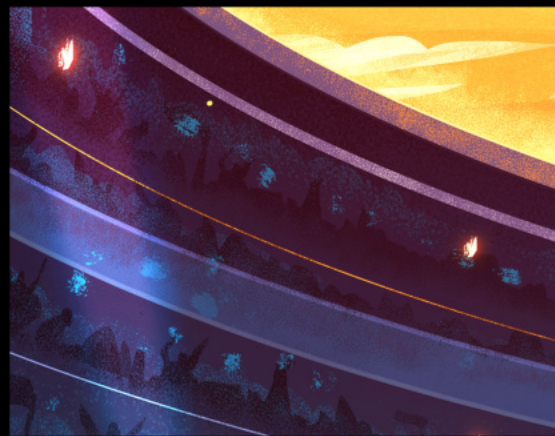

QUENTIN
CELESTE

A stylized graphic of a boot with a star pattern and a pink flame-like shape. The boot is primarily blue with white stars, and the flame-like shape is pink and white. The boot is positioned to the right of the text 'QUENTIN' and 'CELESTE'.

CHARACTER / BACKGROUND

Vietnamese TV comercial

Passion Pictures Studio, Melbourne, AUSTRALIA

2019

Character and background designer

Art direction, research,, moodboard, characters , props, backgrounds designs, color keys, correction of posing for animators...