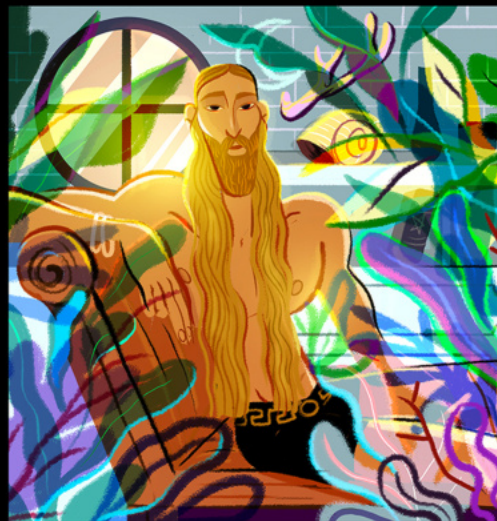

QUENTIN
CELESTE

A stylized graphic of a boot with a star pattern and a pink flame-like shape. The boot is primarily blue with white stars, and the flame-like shape is pink and white. The boot is positioned to the right of the text 'QUENTIN' and 'CELESTE'.

Styleframe

Passion Pictures Studio, Melbourne, AUSTRALIA

Death, Girl and Tequila

2013

Student work, Supinfocm, FRANCE.

Director, character/background designer

My student short movie, created in 6 months at Supinfocm Valenciennes animation school. I have done everything in this project, art direction, character design, realisation animation...We had to pitch an idea from famous movies quotes, mine was I SEE DEAD PEOPLE, from the 6th sens.