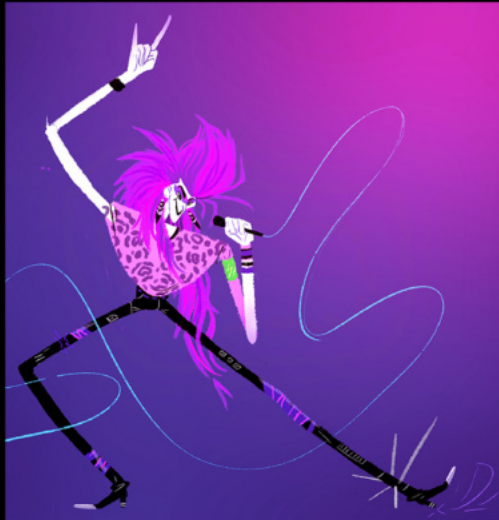

QUENTIN
CELESTE

A stylized graphic of a boot with a star pattern and a pink flame-like shape. The boot is primarily blue with white stars, and the flame-like shape is pink and white. The boot is positioned to the right of the text 'QUENTIN' and 'CELESTE'.

Styleframe

Passion Pictures Studio, Melbourne, AUSTRALIA

Death, Girl and Tequila

2013

Student work, Supinfocm, FRANCE.

Director, character/background designer

My student short movie, created in 6 months at Supinfocm Valenciennes animation school. I have done everything in this project, art direction, character design, realisation animation...We had to pitch an idea from famous movies quotes, mine was I SEE DEAD PEOPLE, from the 6th sens.