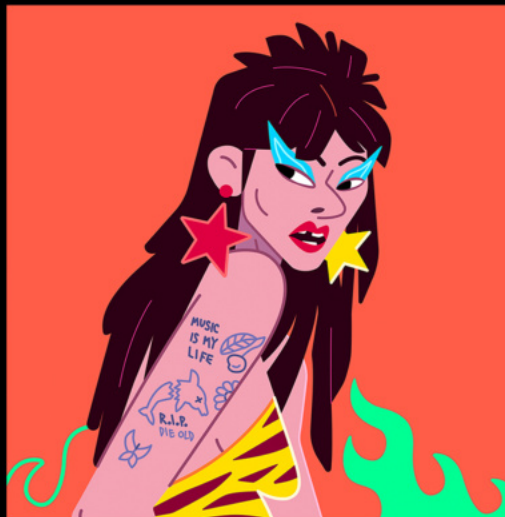

QUENTIN
CELESTE

A stylized graphic of a boot with a star pattern and a pink flame-like shape. The boot is primarily blue with white stars, and the flame-like shape is pink and white. The boot is positioned to the right of the text 'QUENTIN' and 'CELESTE'.

Styleframe

Passion Pictures Studio, Melbourne, AUSTRALIA

Death, Girl and Tequila

2013

Student work, Supinfocm, FRANCE.

Director, character/background designer

My student short movie, created in 6 months at Supinfocm Valenciennes animation school. I have done everything in this project, art direction, character design, realisation animation...We had to pitch an idea from famous movies quotes, mine was I SEE DEAD PEOPLE, from the 6th sens.